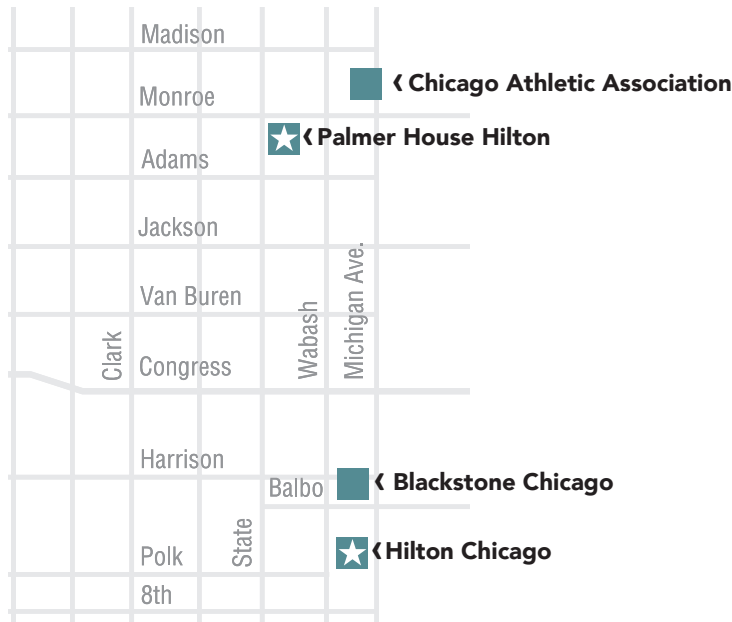

## SHUTTLE BUS ROUTE 1

Hotel Boarding Location: At Hilton Chicago, 8th Street Entrance

McCormick Place Boarding Location: South Building, Gate 3

**Service Times**

Shuttles will pick-up every 15 - 20 minutes between the service hours indicated below.

## THE INSPIRED HOME SHOW

IHA's GLOBAL HOME + HOUSEWARES MARKET

**MARCH 4-7, 2023**

McCormick Place | Chicago

march 4	saturday	10:00 am - 5:30 pm
march 5	sunday	8:30 am - 5:30 pm
march 6	monday	8:30 am - 5:30 pm
march 7	tuesday	8:30 am - 3:00 pm

## ROUTE MAP

★ Indicates pick-up Locations

Route order subject to city conditions

### METRA TRAIN SCHEDULE - FREE WITH PASS ON TIHS APP

Nearest Station: Van Buren Street - see map on back to estimate distance