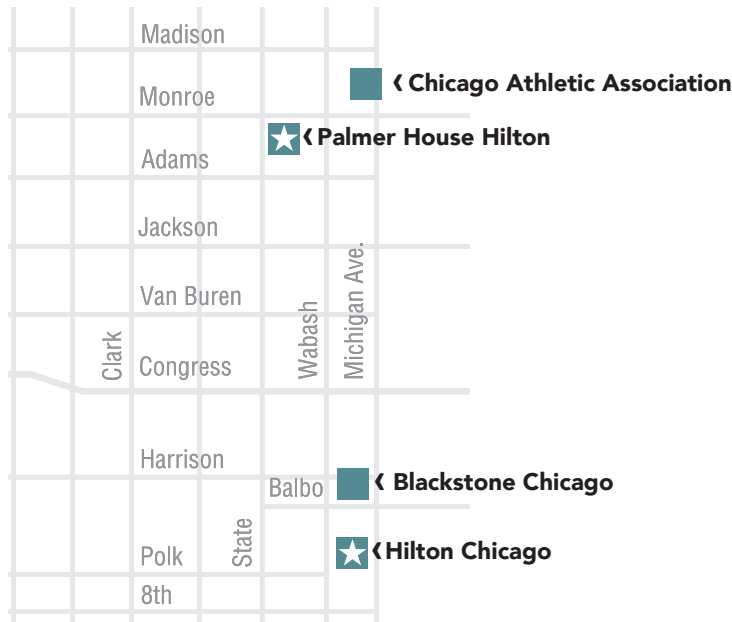

## SHUTTLE BUS ROUTE 1

Hotel Boarding Location: At Palmer House, Wabash Avenue Entrance

McCormick Place Boarding Location: South Building, Gate 3

## THE INSPIRED HOME SHOW

IHA's GLOBAL HOME + HOUSEWARES MARKET

MARCH 4-7, 2023

McCormick Place | Chicago

march 4	saturday	10:00 am - 5:30 pm
march 5	sunday	8:30 am - 5:30 pm
march 6	monday	8:30 am - 5:30 pm
march 7	tuesday	8:30 am - 3:00 pm

## ROUTE MAP

★ Indicates pick-up Locations

Route order subject to city conditions

### METRA TRAIN SCHEDULE - FREE WITH PASS ON TIHS APP

Nearest Station: Millennium Park; see map on back to estimate distance