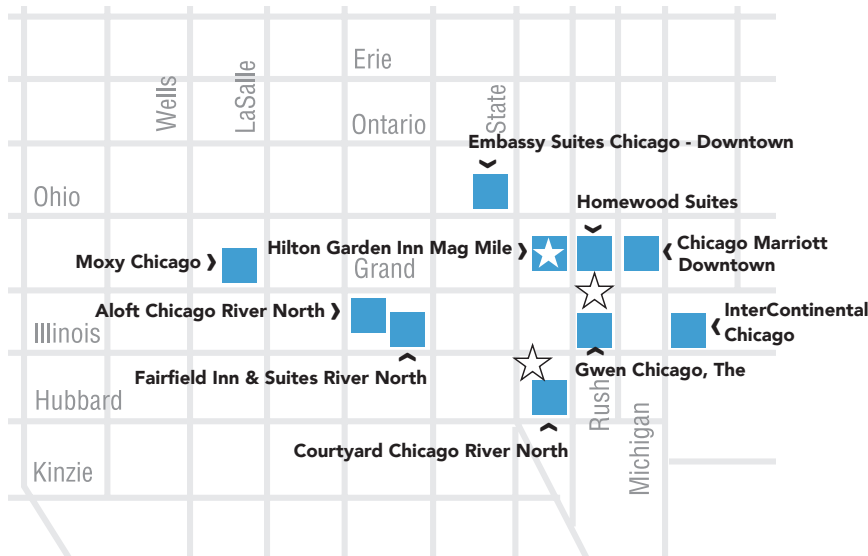

## SHUTTLE BUS ROUTE 3

Hotel Boarding Location: NW Corner of Grand & Rush

McCormick Place Boarding Location: South Building, Gate 1

**Service Times**

Shuttles will pick-up every 15 - 20 minutes between the service hours indicated below.

## THE INSPIRED HOME SHOW

IHA's GLOBAL HOME + HOUSEWARES MARKET

**MARCH 4-7, 2023**

McCormick Place | Chicago

march 4	saturday	10:00 am - 5:30 pm
march 5	sunday	8:30 am - 5:30 pm
march 6	monday	8:30 am - 5:30 pm
march 7	tuesday	8:30 am - 3:00 pm

## ROUTE MAP

★ Indicates pick-up Locations

Route order subject to city conditions

### METRA TRAIN SCHEDULE - FREE WITH PASS ON TIHS APP

Nearest Station: Millennium Park; see map on back to estimate distance