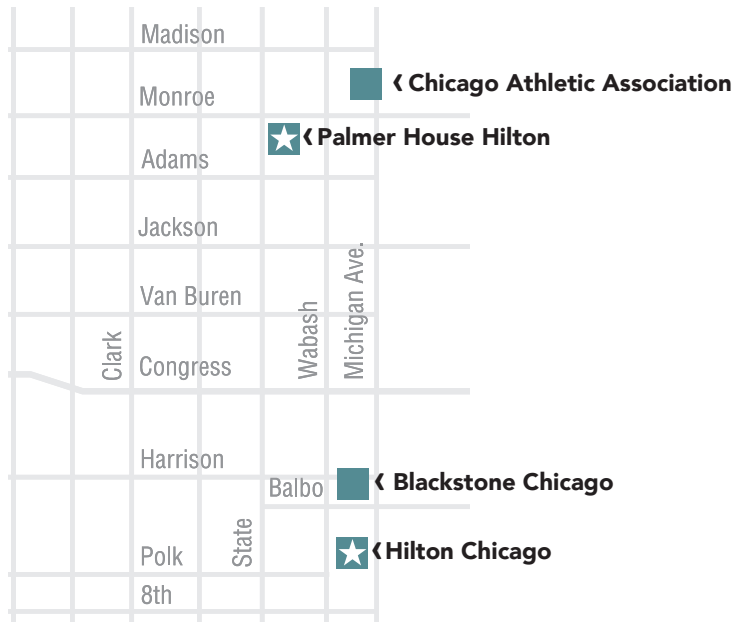

## THE INSPIRED HOME SHOW

IHA's GLOBAL HOME + HOUSEWARES MARKET

MARCH 4-7, 2023

McCormick Place | Chicago

march 4	saturday	10:00 am - 5:30 pm
march 5	sunday	8:30 am - 5:30 pm
march 6	monday	8:30 am - 5:30 pm
march 7	tuesday	8:30 am - 3:00 pm

## ROUTE MAP

★ Indicates pick-up Locations

Route order subject to city conditions

### Taxi and Rideshare Cost Estimates

**Taxi and Curb App**  
\$12 (without tip)

**Rideshare (Uber, Lyft)**  
\$16 - \$20  
(before surge pricing)

## METRA TRAIN SCHEDULE - FREE WITH PASS ON TIHS APP

Nearest Station: Van Buren Street; see map on back to estimate distance