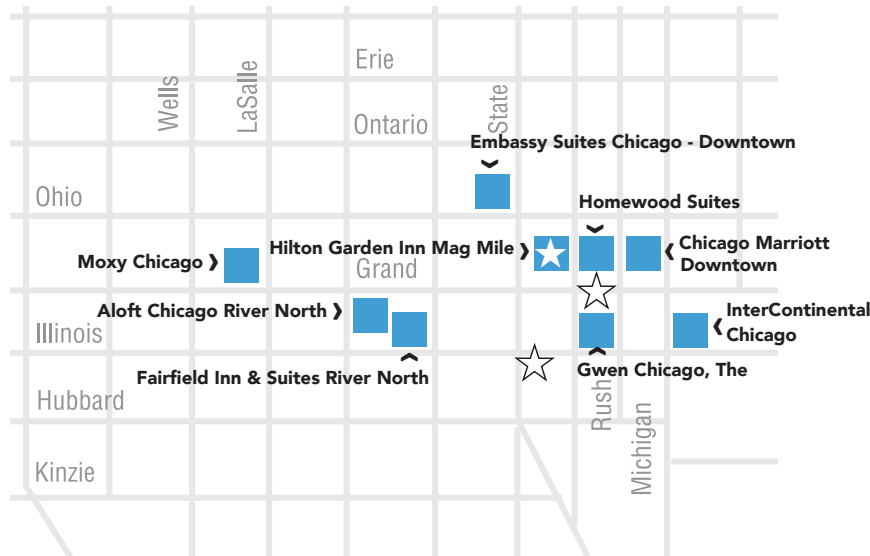

Homewood Suites

40 E Grand Avenue, Chicago, IL 60611 - (312) 644-2222

3.4 Miles to McCormick Place

ROUTE 3

SHUTTLE BUS ROUTE 3

Hotel Boarding Location: NW Corner of Grand & Rush

McCormick Place Boarding Location: South Building, Gate 3

THE INSPIRED HOME SHOW

IHA'S GLOBAL HOME + HOUSEWARES MARKET

MARCH 17-19, 2024

McCormick Place | Chicago

| | | |
|----------|---------|-------------------|
| March 17 | Sunday | 8:30 am - 5:30 pm |
| March 18 | Monday | 8:30 am - 5:30 pm |
| March 19 | Tuesday | 8:30 am - 5:30 pm |

ROUTE MAP

★ Indicates pick-up Locations

Route order subject to city conditions

Taxi and Rideshare Cost Estimates

Taxi and Curb App
\$18 (without tip)

Rideshare (Uber, Lyft)
\$18 - \$22
(before surge pricing)

BUS SIGNAGE

South Building ROUTE 3

Ride this bus to
McCormick Place South

THE INSPIRED HOME SHOW

Please board buses
with a yellow sign

GATE
3

METRA TRAIN SCHEDULE - FREE WITH PASS ON TIHS APP

Nearest Station: Millennium Park; see map on back to estimate distance