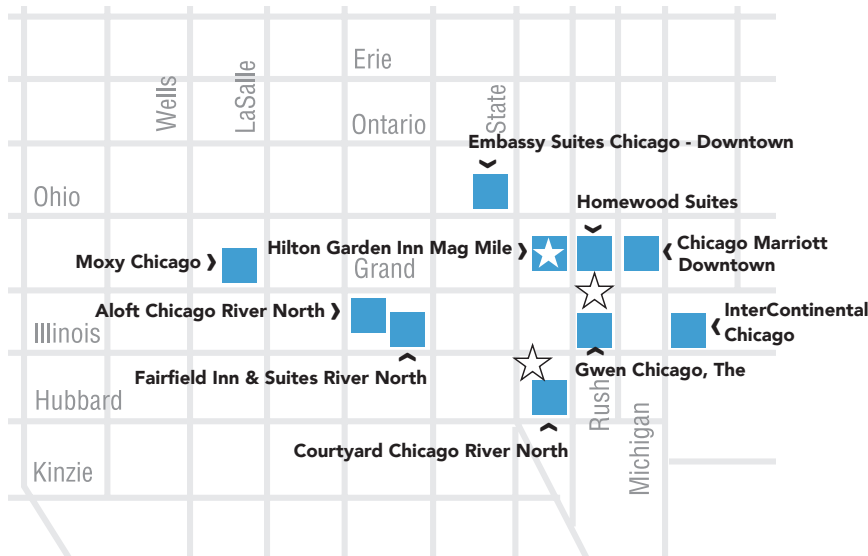

## SHUTTLE BUS ROUTE 3

Hotel Boarding Location: At Hilton Garden Inn, Front Entrance

McCormick Place Boarding Location: South Building, Gate 1

**Service Times**

Shuttles will pick-up every 15 - 20 minutes between the service hours indicated below.

# THE INSPIRED HOME SHOW

IHA's GLOBAL HOME + HOUSEWARES MARKET

**MARCH 4-7, 2023**

McCormick Place | Chicago

march 4	saturday	10:00 am - 5:30 pm
march 5	sunday	8:30 am - 5:30 pm
march 6	monday	8:30 am - 5:30 pm
march 7	tuesday	8:30 am - 3:00 pm

## ROUTE MAP

★ Indicates pick-up Locations

Route order subject to city conditions

## METRA TRAIN SCHEDULE - FREE WITH PASS ON TIHS APP

Nearest Station: Millennium Park; see map on back to estimate distance