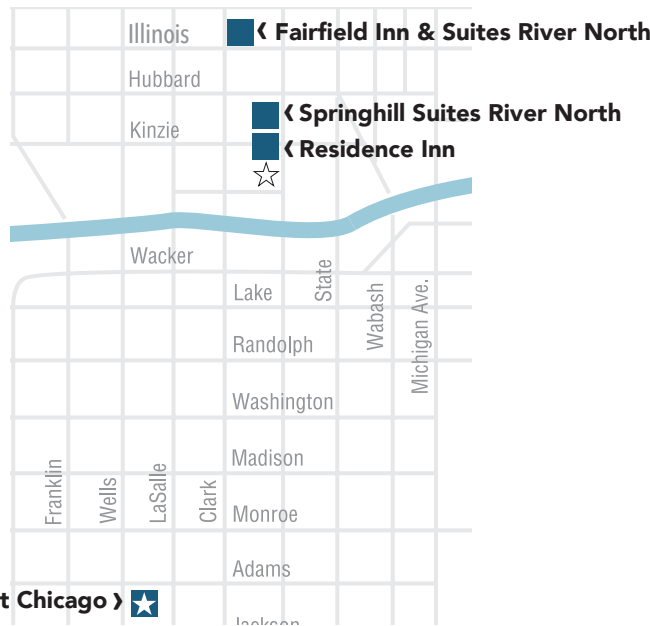

Springhill Suites River North

ROUTE 6

410 N Dearborn St, Chicago, IL 60654 - (312) 644-4071

3.6 Miles to McCormick Place

SHUTTLE BUS ROUTE 6

Hotel Boarding Location: SW Corner of Clark & James C Tyree Way

McCormick Place Boarding Location: North Building, Gate 21

THE
INSPIRED
HOME
SHOW IHA'S GLOBAL HOME +
HOUSEWARES MARKET
MARCH 2-4, 2025 · CHICAGO

CELEBRATING
125
SHOWS

ROUTE MAP

★ Indicates pick-up Locations

Route order subject to city conditions

Taxi and Rideshare Cost Estimates

Taxi and Curb App
\$17 (without tip)

Rideshare (Uber, Lyft)
\$17 - \$21
(before surge pricing)

BUS SIGNAGE

North Building
ROUTE 6
Ride this bus to
McCormick Place North
**THE INSPIRED
HOME SHOW.**

Please board buses
with a pink sign

GATE
21

METRA TRAIN SCHEDULE - FREE WITH PASS ON TIHS APP

Nearest Station: Millennium Park; see map on back to estimate distance

Millennium Park TO McCormick Place - Morning schedule

Sat., March 2	Sun., March 3	Feb. 27-28, March 4-5
6:40 a.m.	4:50 a.m.	6:28 a.m.
7:10 a.m.	6:10 a.m.	6:50 a.m.
7:40 a.m.	6:40 a.m.	7:10 a.m.
8:10 a.m.	8:10 a.m.	7:30 a.m.
8:40 a.m.	8:40 a.m.	7:45 a.m.
9:10 a.m.	10:10 a.m.	8:13 a.m.
9:40 a.m.	10:40 a.m.	8:23 a.m.