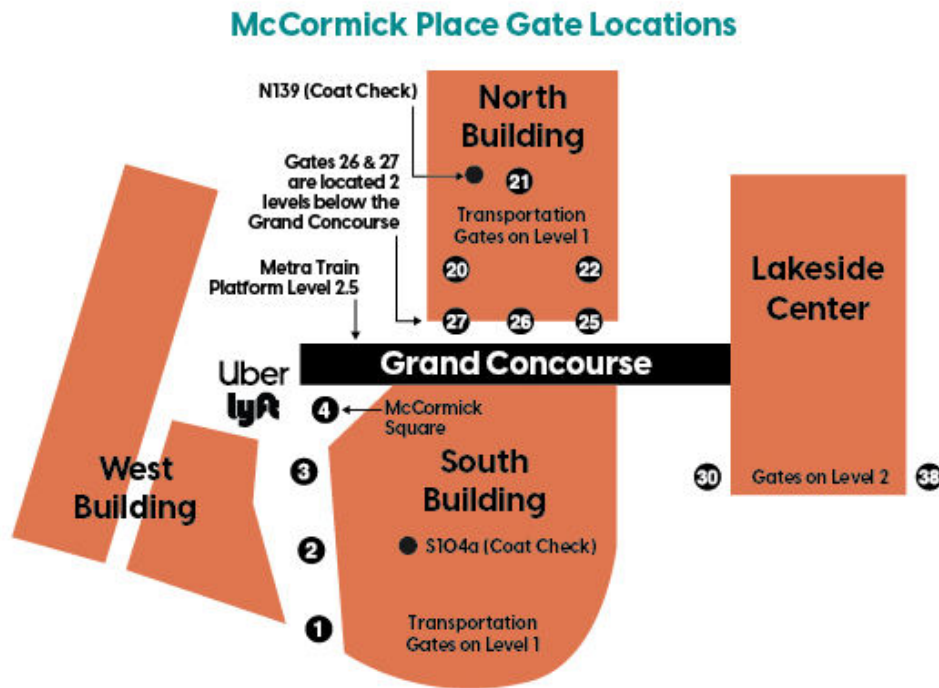

McCormick Place Gate Locations

Roadmap to the "Ins and Outs" Of McCormick Place

	LAKESIDE CENTER GATES	NORTH BUILDING GATES	SOUTH BUILDING GATES
Coat & Baggage Check - FREE	---	N139	Room S104a, Gate 4
Shuttle Bus Service to Hotels - FREE	---	Gate 21	Gates 1-2-3
Metra Train - FREE	---	---	Grand Concourse, Level 2.5
Taxi	---	McCormick Square/Gate 4	McCormick Square/Gate 4
Private Charter Buses	---	Gate 26*	Gate 26*
Rideshare (Uber/Lyft)	---	McCormick Square/Gate 4	McCormick Square/Gate 4
Lot A Access	---	---	Gate 3.5 Escalator
Lot C Underground Access	Level 2 (near gates 30 & 38)	---	---

* Gates 25, 26 and 27 are in the South Building, East Lobby, which is on Level 1, under the Grand Concourse