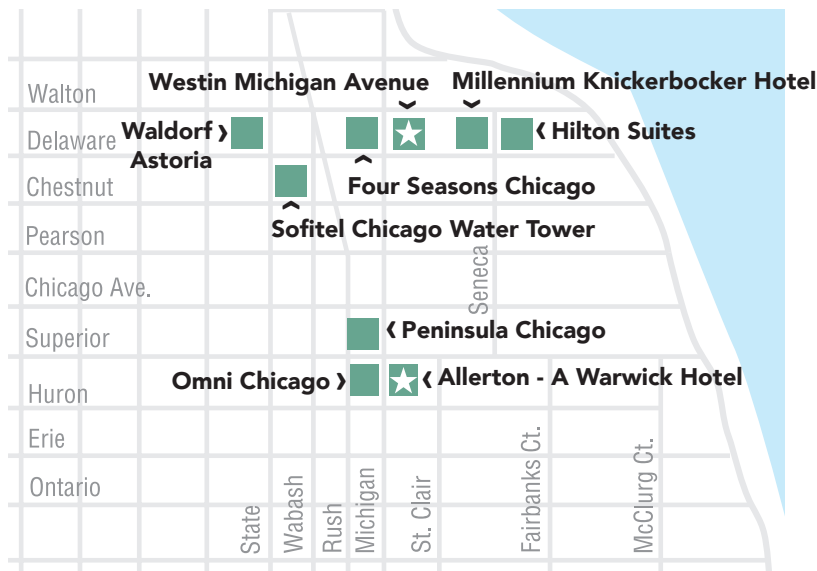

Hilton Suites

198 E Delaware Place, Chicago, IL 60611 - (312) 664-1100

4.2 Miles to McCormick Place

ROUTE 4

SHUTTLE BUS ROUTE 4

Hotel Boarding Location: At Westin Michigan Ave, Across Street

McCormick Place Boarding Location: North Building, Gate 21

THE INSPIRED HOME SHOW

IHA'S GLOBAL HOME + HOUSEWARES MARKET

MARCH 17-19, 2024

McCormick Place | Chicago

March 17	Sunday	8:30 am - 5:30 pm
March 18	Monday	8:30 am - 5:30 pm
March 19	Tuesday	8:30 am - 5:30 pm

ROUTE MAP

★ Indicates pick-up Locations

Route order subject to city conditions

Taxi and Rideshare Cost Estimates

Taxi and Curb App
\$20 (without tip)

Rideshare (Uber, Lyft)
\$20 - \$26
(before surge pricing)

BUS SIGNAGE

North Building
ROUTE 4
Ride this bus to
McCormick Place North
THE INSPIRED HOME SHOW.

Please board buses with a pink sign

GATE 21

METRA TRAIN SCHEDULE - FREE WITH PASS ON TIHS APP

Nearest Station: Millennium Park; see map on back to estimate distance