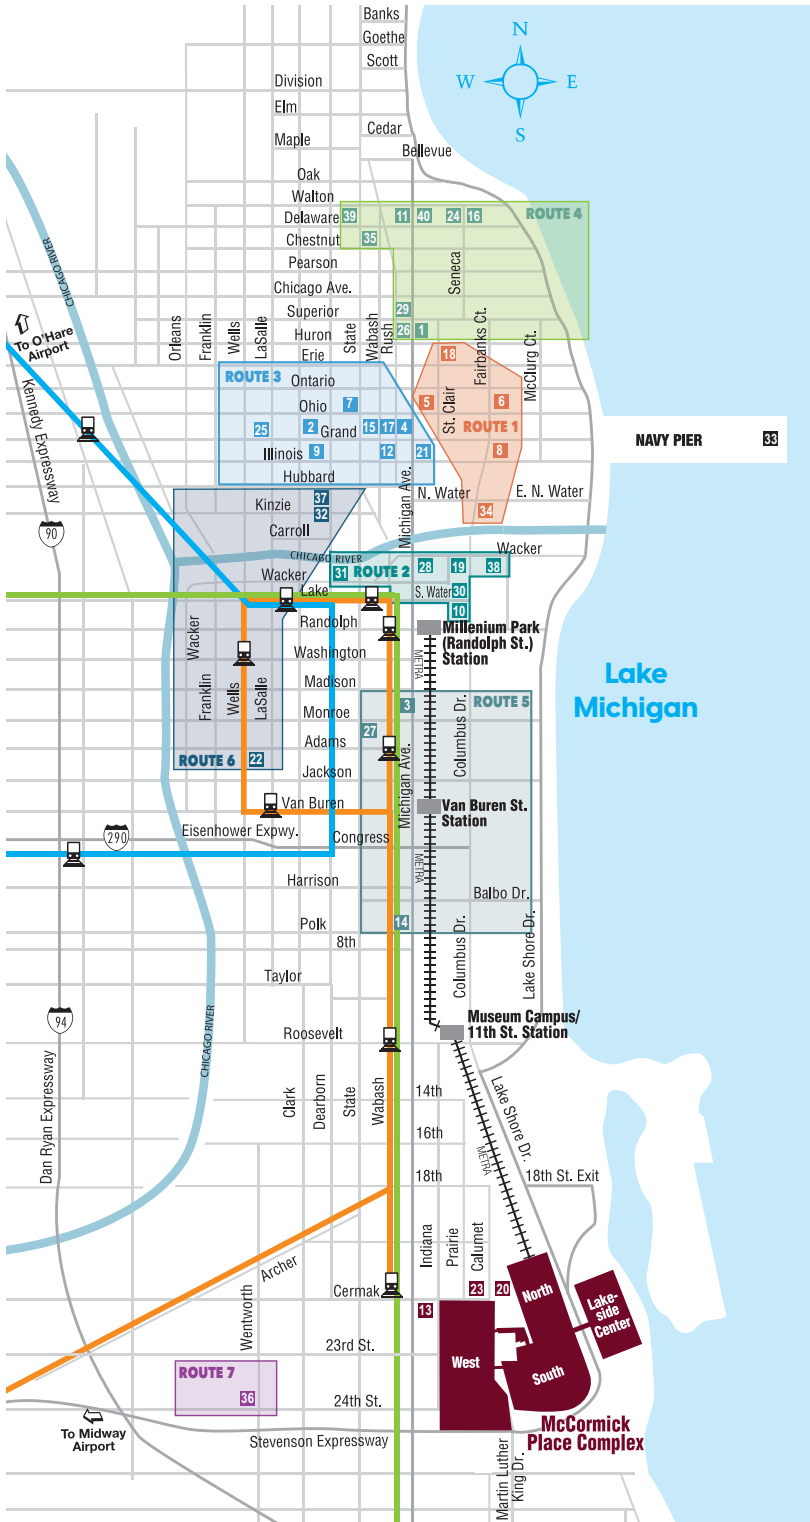

## Hotel Map

### Hotel Map Key

There is a Metra Train station in McCormick Place's South Building that can be accessed from Level 2.5. It is a short ride between McCormick Place and Randolph or Van Buren stations. Cabs are readily available to take you to your final destination.

CTA "L" Rail System Transfer Station

Green Line (To/From McCormick Place)

Blue Line (To/From O'Hare Airport)

Orange Line (To/From Midway Airport)

### ROUTE NUMBER

1.	Allerton - A Warwick Hotel	4
2.	Aloft Chicago River North	3
3.	Chicago Athletic Association	5
4.	Chicago Marriott Downtown	3
5.	Courtyard Chicago Downtown Magnificent Mile	1
6.	DoubleTree Magnificent Mile	1
7.	Embassy Suites - River North	3
8.	Embassy Suites - Magnificent Mile	1
9.	Fairfield Inn & Suites River North	3
10.	Fairmont Chicago	2
11.	Four Seasons Chicago	4
12.	Gwen Chicago, The	3
13.	Hampton Inn at McCormick Place	WD
14.	Hilton Chicago	5
15.	Hilton Garden Inn Magnificent Mile	3
16.	Hilton Magnificent Mile Suites	4
17.	Homewood Suites Chicago Downtown	3
18.	Hyatt Centric Chicago Magnificent Mile	1
19.	Hyatt Regency Chicago	2
20.	Hyatt Regency McCormick Place	WD
21.	InterContinental Chicago	3
22.	JW Marriott	6
23.	Marriott Marquis	WD
24.	Millennium Knickerbocker Hotel Chicago	4
25.	Moxy Chicago	3
26.	Omni Chicago	4
27.	Palmer House	5
28.	Pendry Chicago	2
29.	Peninsula Chicago	4
30.	Radisson Blu Aqua Hotel	2
31.	Renaissance Chicago Hotel	2
32.	Residence Inn Chicago Downtown River North	6
33.	Sable at Navy Pier	-
34.	Sheraton Chicago Hotel & Towers	1
35.	Sofitel Chicago Water Tower	4
36.	Springhill Suites Chicago Chinatown	7
37.	SpringHill Suites Chicago Downtown River North	6
38.	Swissôtel Chicago	2
39.	Waldorf Astoria Chicago	4
40.	Westin Michigan Avenue	4